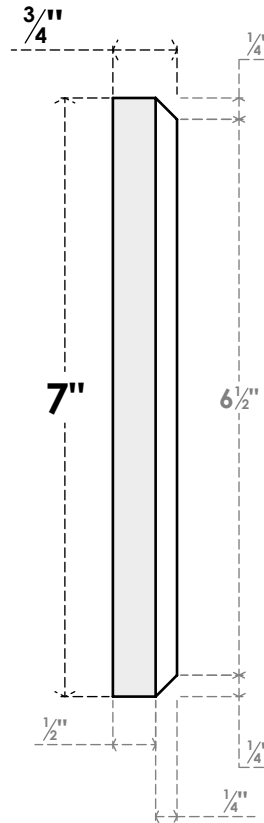

ROSP070X070X075SDG13

7"W X 7"H X 3/4"P STANDARD SEDGWICK SPIRAL ROSETTE WITH BEVELED EDGE, ARCHITECTURAL GRADE PVC

FRONT

SIDE

EKENA MILLWORK
2300 WEST MAIN ST.
CLARKSVILLE, TX 75426
TOLL FREE: 866-607-0453
WWW.EKENAMILLWORK.COM

NOTES

1. INSTALLATION TO BE COMPLETED IN ACCORDANCE WITH MANUFACTURER'S SPECIFICATIONS.
2. DRAWING MAY NOT BE TO SCALE
3. THIS DRAWING IS INTENDED FOR DESIGN AND PLANNING PURPOSES ONLY.
4. ALL INFORMATION CONTAINED HEREIN WAS CURRENT AT THE TIME OF DEVELOPMENT BUT MUST BE REVIEWED AND APPROVED BY THE PRODUCT MANUFACTURER TO BE CONSIDERED ACCURATE.
5. ARCHITECTURAL GRADE PVC PRODUCTS ARE MADE FROM EXPANDED CELLULAR PVC AND COME NATURALLY WHITE BUT MAY BE PAINTED