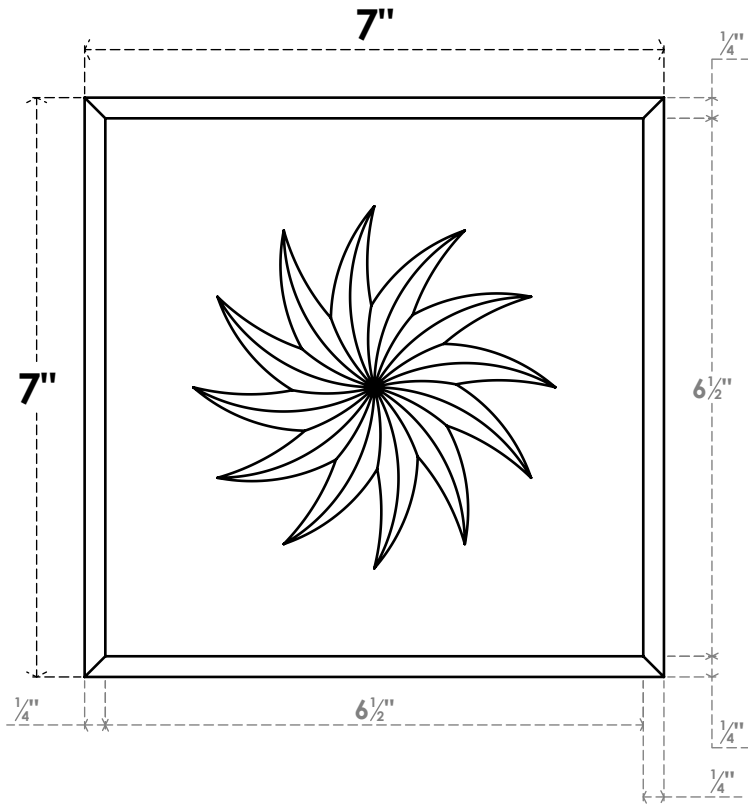

ROSP070X070X075SDG13

7"W X 7"H X 3/4"P STANDARD SEDGWICK SPIRAL ROSETTE WITH BEVELED EDGE, ARCHITECTURAL GRADE PVC

FRONT

SIDE

EKENA MILLWORK
2300 WEST MAIN ST.
CLARKSVILLE, TX 75426
TOLL FREE: 866-607-0453
WWW.EKENAMILLWORK.COM